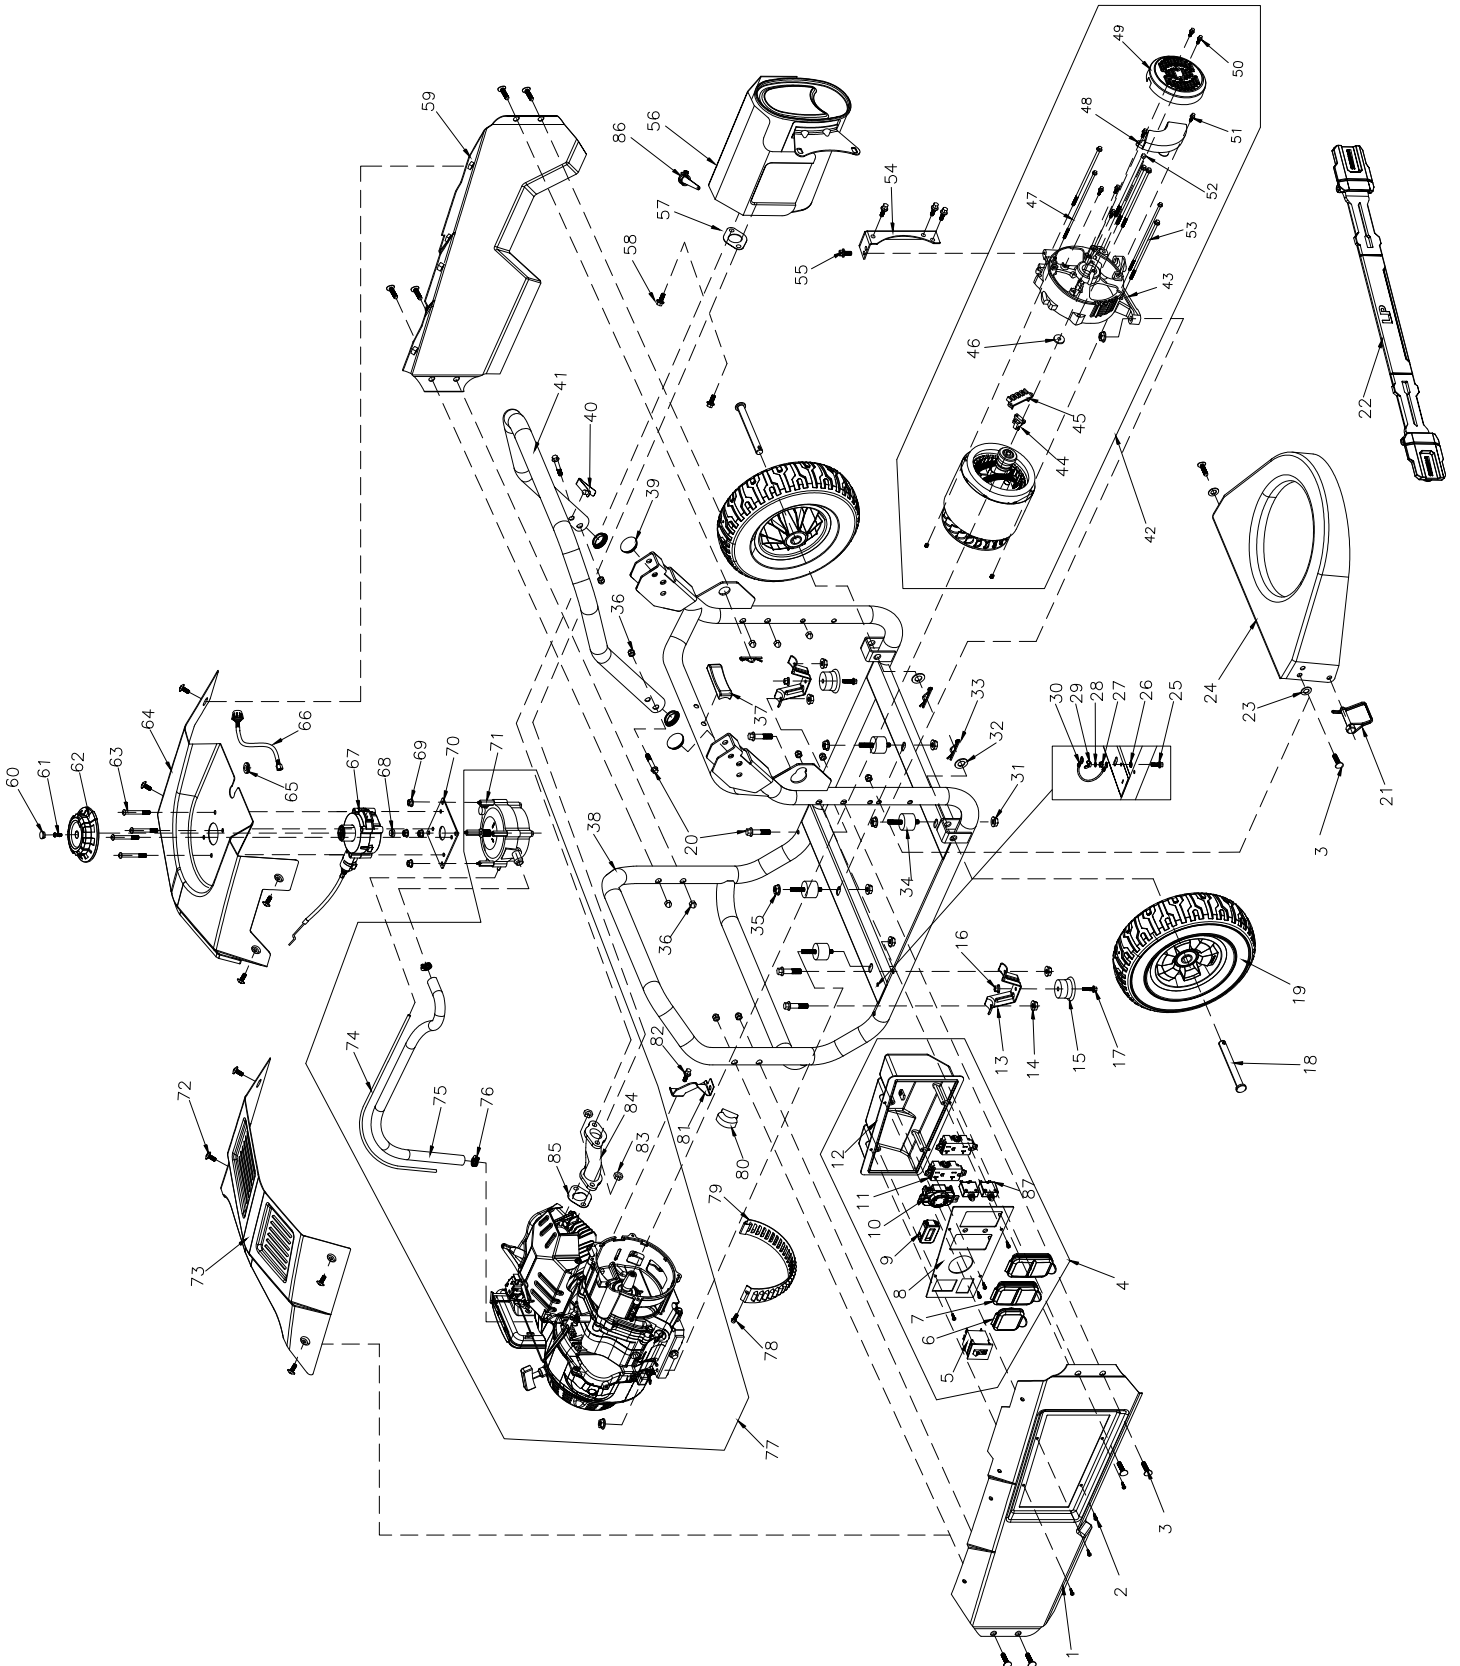

Parts Manual

LP5500 389cc (Model 0060010)

NOTICE!

The information in this manual is known to be accurate as of the date of release shown on the cover. However, engineering changes can occur without notice. To obtain the proper parts, please be sure to use the serial number of the unit being serviced when ordering from this manual. Always refer to any parts notes and changes before ordering. All other parts not shown in this manual can be found on Generac's exploded view drawings online on GENservice at www.generac.com.

LP5500

Item	Part #	Qty	Description
1	OJ8191AST19	1	CONTROL SIDE PANEL - DARK GRAY
2	OG8382	8	SCREW PPPH #8-16 X .66" BZC
3	OH1780	10	CURVED HEAD M8-1.25 X 41MM LNG
4	OJ9357A	1	ASSEMBLY CONTROL PANEL LP5500
5	OK0417	1	CIRCUIT BREAKER, ON/OFF SWITCH
6	OG9391	1	COVER, OUTLET
7	OG9392	2	COVER, OUTLET
8	OJ9358	1	PLATE, CNTL PNL FACE
9	OG8321	1	METER, HOUR
10	OG8758	1	OUTLET 30A 120/250V SPCGR
11	OD4968	2	OUTLET 20A 120V DPLX 6342BK
12	OJ9355A	1	CONTROL PANEL ENCLOSURE
13	OJ93540ST03	2	BRACKET, FOOT
14	OK0098	4	NUT, M8
15	OK0099	2	FOOT, RUBBER
16	OK0105	2	NUT, M6
17	OK0100	2	BOLT, FLANGE M6X28
18	OJ9808	2	PIN, AXLE
19	OH9589A	2	WHEEL 10"D X 3" NVR FLT IND GR
20	OB1214	6	BOLT, M8X45
21	OK0485	2	PIN, LOCKING
22	OJ9385	1	STRAP ASSY, TANK
23	OJ79090110	2	WASHER, NYLON
24	OJ80700ES03	1	BRACKET, TANK SUPPORT
25	OJ35220156	1	BOLT, M6X20
26	OK0093	1	WASHER, SPECIAL LOCK
27	OG84420272	1	NUT, M6
28	OJ47870118	1	WASHER, FLAT 6X0.8
29	OK0094	1	NUT, M6
30	OK0092	1	WIRE ASSY., GRND
31	067989	4	NUT, M8
32	049808	2	WASHER, FLAT
33	OH3443	3	PIN, COTTER
34	OK09150110	4	VIB MOUNT, ENGINE
35	OG84420107	4	NUT, M10
36	OH1782	10	NUT, LOCKING CAP M8
37	OK0393	1	BUMPER TANK STOP - RUBBER
38	OJ80630ES03	1	CRADLE WELDMENT LP5500
39	OH9760	4	CAP END NYLON BLACK
40	OJ5347	1	BUTTON, SNAP (DETENT)
41	OJ80720ES03	1	FRAME HANDLE
42	OJ8363	1	ASSY ALTERNATOR 5500W BT AL/AL
43	OH0919	1	BRUSH, ALTERNATOR
44	OJ83630111	1	TERMINAL